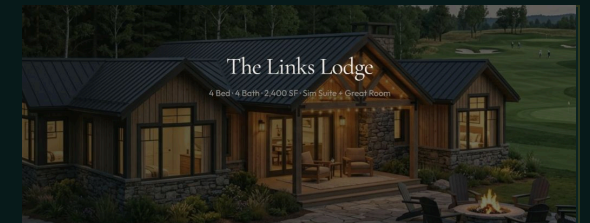

### The Cabin

Open concept, small footprint.

### The Cottage

12-foot vaulted great room. Dedicated sim suite. Covered porch with fire pit option.

### The Retreat

14-foot vaulted great room. Chef's kitchen. Sim suite with spectator area. Entertainment deck with fire pit.

### The Lodge

A destination building. Four king suites. Great room. Full sim bay. Built for golf groups.